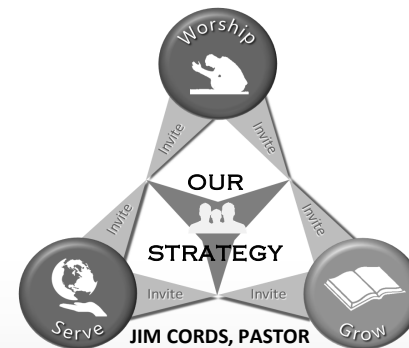

PLEASE JOIN US

Worship Services will be live streaming only

26 Sun Worship, 8:30am

Live Streaming can be accessed at

live.deserthope.org

or

<https://www.youtube.com/user/DesertHopeTucson>

An email on how to access the streamed worship at a later time will be sent following worship.

Additional information available at deserthope.org

JIM CORDS, PASTOR

HEATHER STEIN, CHILDREN & FAMILY MINISTRY COORDINATOR

DR. GREG SILVERMAN, DIRECTOR OF MUSIC • LORI FABBRI, CHURCH ADMINISTRATOR

LYNNEA FERTAL, VOLUNTEER & CARE COORDINATOR