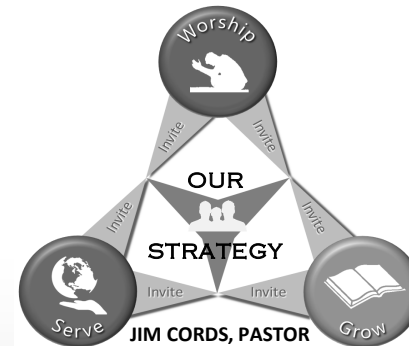

or

<https://www.youtube.com/user/DesertHopeTucson>

Additional information available at deserthope.org

JIM CORDS, PASTOR

HEATHER STEIN, CHILDREN & FAMILY MINISTRY COORDINATOR
DR. GREG SILVERMAN, DIRECTOR OF MUSIC • LORI FABBRI, CHURCH ADMINISTRATOR
LYNNEA FERTAL, VOLUNTEER & CARE COORDINATOR