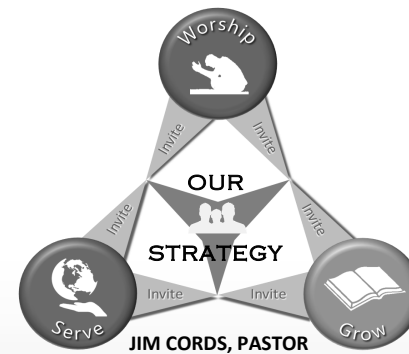

**Communion Assistants:**  
Bill Gaube, Kris Hubbard & Dee Allen

**PLEASE JOIN US FOR THESE EVENTS**

*All events will be at Desert Hope Lutheran Church unless otherwise noted.*

- 1 Sun Desert Hope Praise Team Rehearsal, 8:30am  
Worship, 9:30am  
Summer Sunday School, 9:30am  
Arise Youth Group, Youth Room, following 9:30am service
- 2 Mon **Labor Day**  
*Prayer Team will not meet*
- 3 Tue *Tuesday Evening Study Group will not meet*  
Tuesday Knights, Hope Center, 7pm
- 4 Wed Desert Hope Quilters, Hope Center, 9am  
Family Dinner & Mid-Week Program for 2nd-8th graders, 6pm
- 5 Thu Thursday Women's Bible Study, Hope Center, 1pm  
Desert Hope Praise Team Rehearsal, 6pm
- 6 Fri Friday Women's Bible Study, Hope Center, 9:30am
- 7 Sat GriefShare, Hope Center, 1pm

*Additional information on these events available at [deserthope.org](http://deserthope.org)*

**Upcoming Events:**

- **Regular Worship Service Times Resume**  
Sunday, September 8, 8:30 & 10:30am
- **Children & Youth Ministry Volunteer Training**  
Thursday, September 12, 6pm
- **CPR Class**  
Saturday, September 14, Hope Center, 1-3pm
- **Live-streaming Volunteer Training**  
Saturday, September 21, 9-11:30am